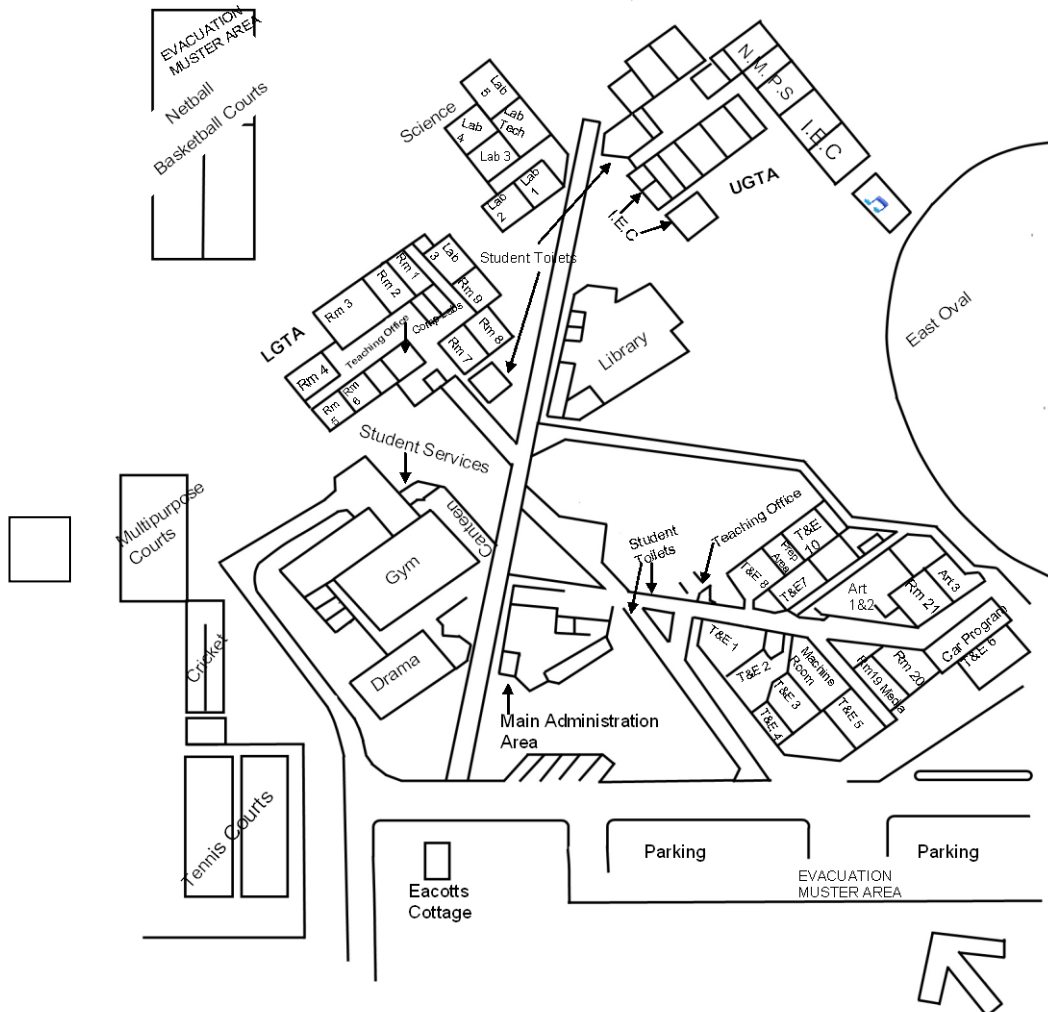

TINDALE Campus

Legend:
 NMPS = North Mandurah Primary School
 = Music Room
 I.E.C = Intensive English Centre
 LGTA = Lower General Teaching Area
 UGTA = Upper General Teaching Area

NORTH